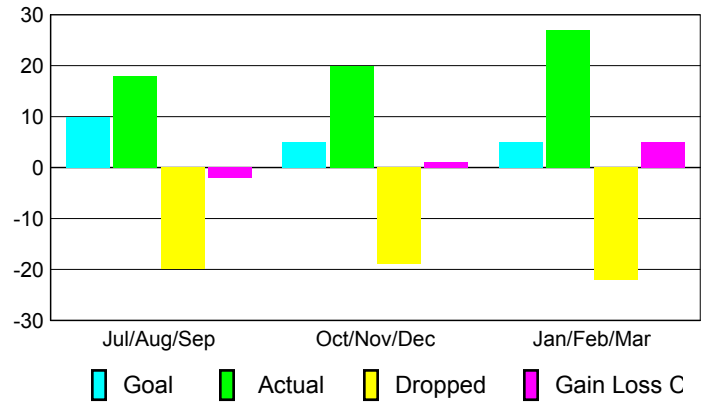

Club Results 2008-2009

Goal, New, Dropped, Gain/Loss

MEMBERSHIP

**Membership Results
2008-2009**

**Membership
2007-2008**

Month	Net Memb Goal	Actual New Memb	Actual Dropped Memb	Gain/Loss of Memb	Gain/Loss of Memb
Jul/Aug/Sep	10	18	-20	-2	-6
Oct/Nov/Dec	5	20	-19	1	0
Jan/Feb/Mar	5	27	-22	5	-3
Totals	20	65	-61	4	-9

Membership Results 2008-2009

Goal, New, Dropped, Gain/Loss

Comparison of Club Gain/Loss

Current Year Compared to the Previous Year

Comparison of Membership Gain/Loss

Current Year Compared to the Previous Year